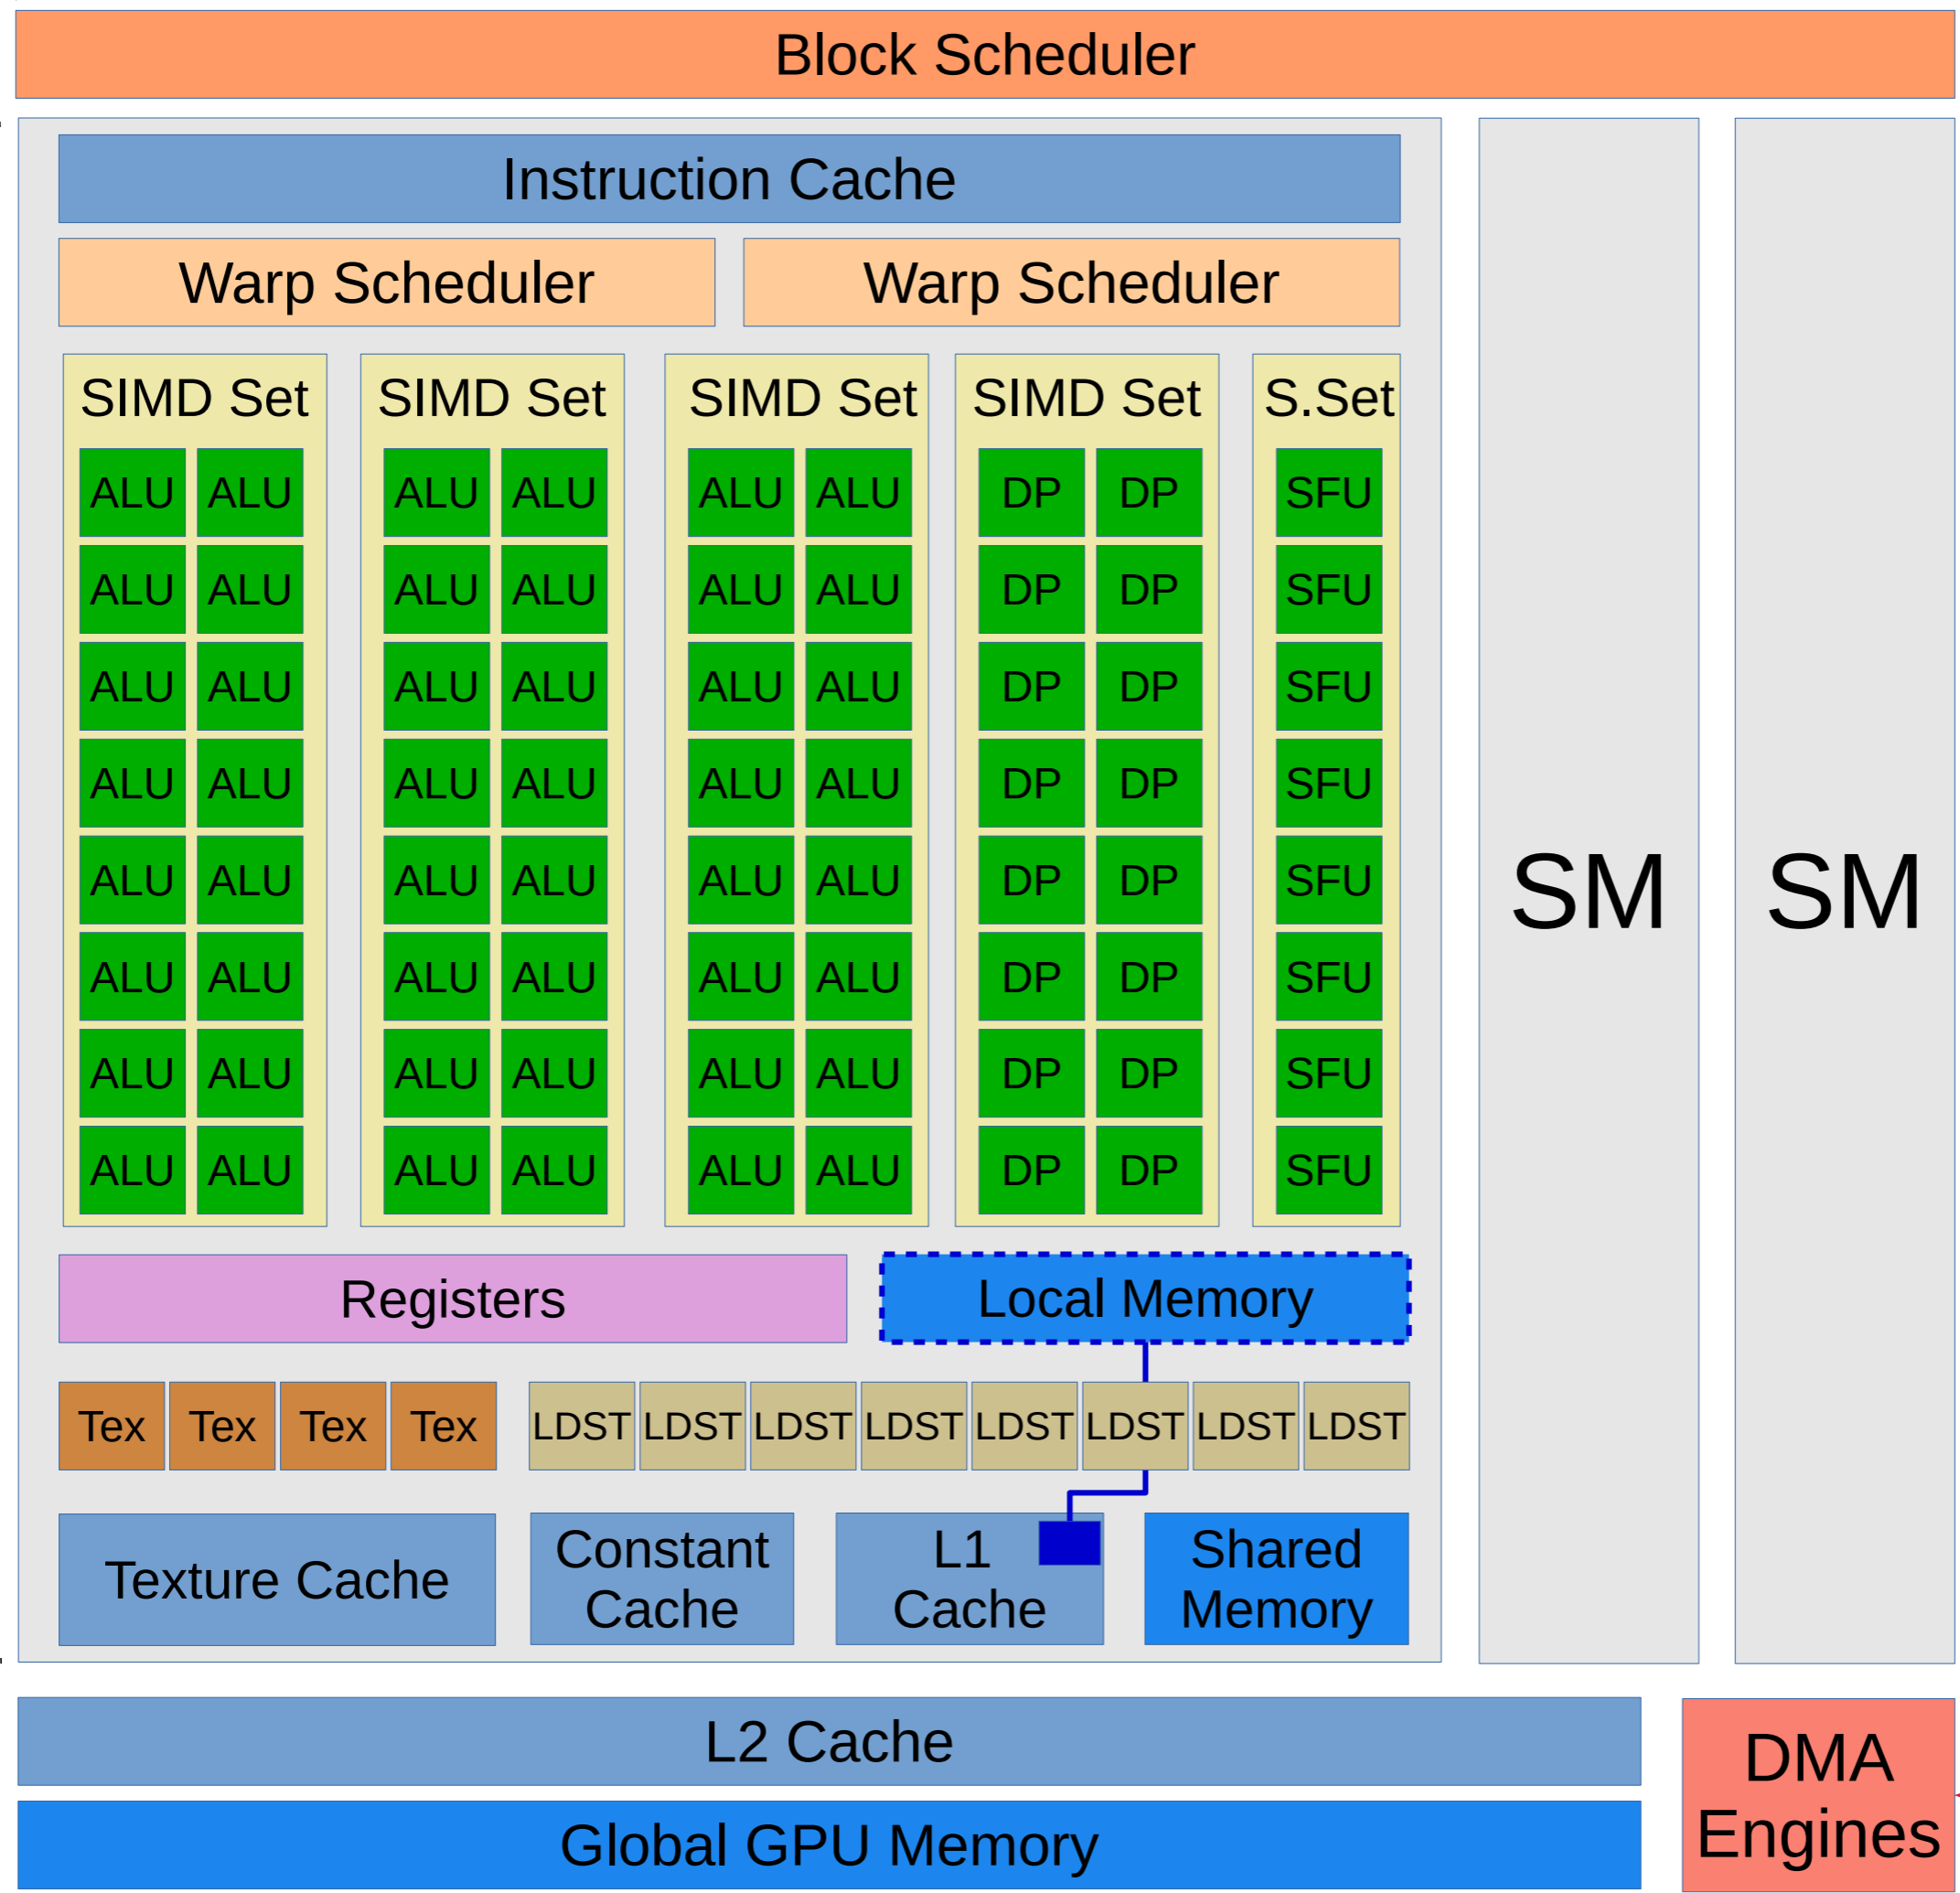

Architecture of Streaming Multiprocessor (SM)

GPU1

SM

SM

GPU2

GPU3

GPU4

Network

FPGA

System Memory